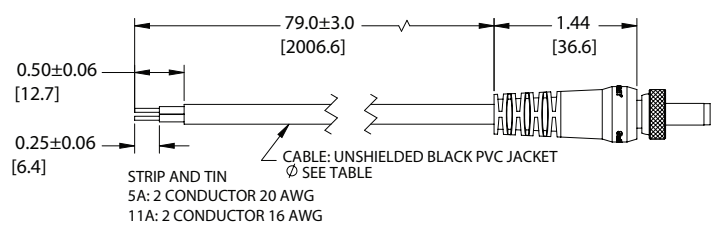

2-METER OFF-THE-SHELF DC POWER CABLES

NEW PRODUCT BULLETIN 620

FEATURES & BENEFITS

- Molded cables are available for immediate shipment, saving the time and cost of field installation or a custom cable
- Features Switchcraft IP68 sealed and 11-Amp power plugs with strip and tin on the opposite end for maximum flexibility
- Straight or Right Angle options available
- Durable 360° flex relief
- Designed to be used with Switchcraft jacks
- Custom options also available, call factory

2-METER OFF-THE-SHELF DC POWER CABLES

NEW PRODUCT BULLETIN 620

PART NUMBER	PLUG TYPE	DETAIL DRAWING	CURRENT RATING	SEAL RATING	PIN I.D.	CABLE DIAMETER	PLUG TIP COLOR	MATING JACK PART NUMBERS
CARA761KS07984	Right Angle	Figure 1	5 Amps	IP68	0.100	0.195	Black	L712AS, L712RAS, PCL712AS
CARAS761KS07984	Right Angle	Figure 1	5 Amps	IP68	0.080	0.195	White	L722AS, L722RAS, PCL722AS
CARAS10KS07984	Right Angle	Figure 2	11 Amps	IP68	0.080	0.204	Blue	RAPC10S, RAPC10PS, RASH10PS, RASH10S, RASM10PS, RASM10S, RASPC10PS, RASPC10S, RASSM10PS, RASSM10S, ST10U, RAPC10U
CARAS1007984	Right Angle	Figure 3	11 Amps	Unrated	0.080	0.204	Blue	RAPC10, RAPC10P, RASH10, RASH10P, RASM10, RASM10P, RASPC10, RASPC10P, RASSM10, RASSM10P
CA761KS07984	Straight	Figure 4	5 Amps	IP68	0.100	0.195	Black	L712AS, L712RAS, PCL712AS
CAS761KS07984	Straight	Figure 4	5 Amps	IP68	0.080	0.195	White	L722AS, L722RAS, PCL722AS
CAS10KS07984	Straight	Figure 5	11 Amps	IP68	0.080	0.204	Blue	RAPC10S, RAPC10PS, RASH10PS, RASH10S, RASM10PS, RASM10S, RASPC10PS, RASPC10S, RASSM10PS, RASSM10S, ST10U, RAPC10U
CAS1007984	Straight	Figure 6	11 Amps	Unrated	0.080	0.204	Blue	RAPC10, RAPC10P, RASH10, RASH10P, RASM10, RASM10P, RASPC10, RASPC10P, RASSM10, RASSM10P

WIRING TABLE

POWER PLUG	WIRE COLOR
Tip	Red
Sleeve	Black

FIGURE 1

Sealed, Locking Plugs

FIGURE 2

Sealed, Locking, High Amperage Plugs

FIGURE 3

Non-Locking High Amperage Plugs