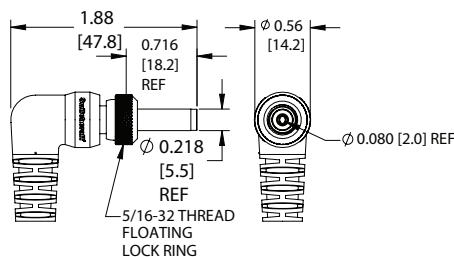

2-METER OFF-THE-SHELF DC POWER CABLES

NEW PRODUCT BULLETIN 620

PART NUMBER	PLUG TYPE	DETAIL DRAWING	CURRENT RATING	SEAL RATING	PIN I.D.	CABLE DIAMETER	PLUG TIP COLOR	MATING JACK PART NUMBERS
CARA761KS07984	Right Angle	Figure 1	5 Amps	IP68	0.100	0.195	Black	L712AS, L712RAS, PCL712AS
CARAS761KS07984	Right Angle	Figure 1	5 Amps	IP68	0.080	0.195	White	L722AS, L722RAS, PCL722AS
CARAS10KS07984	Right Angle	Figure 2	11 Amps	IP68	0.080	0.204	Blue	RAPC10S, RAPC10PS, RASH10PS, RASH10S, RASM10PS, RASM10S, RASPC10PS, RASPC10S, RASSM10PS, RASSM10S, ST10U, RAPC10U
CARAS1007984	Right Angle	Figure 3	11 Amps	Unrated	0.080	0.204	Blue	RAPC10, RAPC10P, RASH10, RASH10P, RASM10, RASM10P, RASPC10, RASPC10P, RASSM10, RASSM10P
CA761KS07984	Straight	Figure 4	5 Amps	IP68	0.100	0.195	Black	L712AS, L712RAS, PCL712AS
CAS761KS07984	Straight	Figure 4	5 Amps	IP68	0.080	0.195	White	L722AS, L722RAS, PCL722AS
CAS10KS07984	Straight	Figure 5	11 Amps	IP68	0.080	0.204	Blue	RAPC10S, RAPC10PS, RASH10PS, RASH10S, RASM10PS, RASM10S, RASPC10PS, RASPC10S, RASSM10PS, RASSM10S, ST10U, RAPC10U
CAS1007984	Straight	Figure 6	11 Amps	Unrated	0.080	0.204	Blue	RAPC10, RAPC10P, RASH10, RASH10P, RASM10, RASM10P, RASPC10, RASPC10P, RASSM10, RASSM10P

WIRING TABLE

POWER PLUG	WIRE COLOR
Tip	Red
Sleeve	Black

FIGURE 1

Sealed, Locking Plugs

FIGURE 2

Sealed, Locking, High Amperage Plugs

FIGURE 3

Non-Locking High Amperage Plugs

FIGURE 4

Sealed, Locking Plugs

FIGURE 5

Sealed, Locking, High Amperage Plugs

FIGURE 6

Non-Locking High Amperage Plugs

RoHS Compliant

ALL DIMENSIONS ARE FOR REFERENCE ONLY. UNITS SHOWN: in[mm]