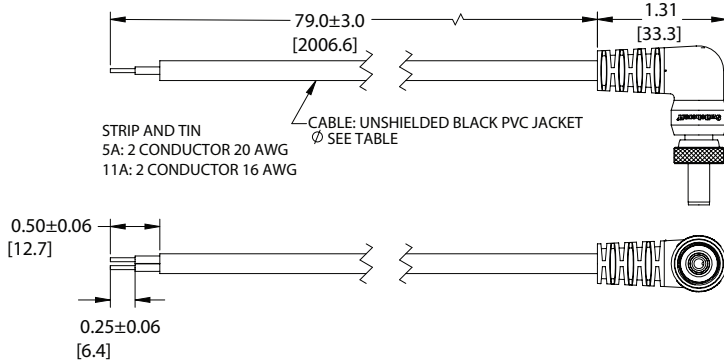

2-METER OFF-THE-SHELF DC POWER CABLES

NEW PRODUCT BULLETIN 620

FEATURES & BENEFITS

- Molded cables are available for immediate shipment, saving the time and cost of field installation or a custom cable
- Features Switchcraft IP68 sealed and 11-Amp power plugs with strip and tin on the opposite end for maximum flexibility
- Straight or Right Angle options available
- Durable 360° flex relief
- Designed to be used with Switchcraft jacks
- Custom options also available, call factory

2-METER OFF-THE-SHELF DC POWER CABLES

NEW PRODUCT BULLETIN 620

PART NUMBER	PLUG TYPE	DETAIL DRAWING	CURRENT RATING	SEAL RATING	PIN I.D.	CABLE DIAMETER	PLUG TIP COLOR	MATING JACK PART NUMBERS
CARA761KS07984	Right Angle	Figure 1	5 Amps	IP68	0.100	0.195	Black	L712AS, L712RAS, PCL712AS
CARAS761KS07984	Right Angle	Figure 1	5 Amps	IP68	0.080	0.195	White	L722AS, L722RAS, PCL722AS
CARAS10KS07984	Right Angle	Figure 2	11 Amps	IP68	0.080	0.204	Blue	RAPC10S, RAPC10PS, RASH10PS, RASH10S, RASM10PS, RASM10S, RASPC10PS, RASPC10S, RASSM10PS, RASSM10S, ST10U, RAPC10U
CARAS1007984	Right Angle	Figure 3	11 Amps	Unrated	0.080	0.204	Blue	RAPC10, RAPC10P, RASH10, RASH10P, RASM10, RASM10P, RASPC10, RASPC10P, RASSM10, RASSM10P
CA761KS07984	Straight	Figure 4	5 Amps	IP68	0.100	0.195	Black	L712AS, L712RAS, PCL712AS
CAS761KS07984	Straight	Figure 4	5 Amps	IP68	0.080	0.195	White	L722AS, L722RAS, PCL722AS
CAS10KS07984	Straight	Figure 5	11 Amps	IP68	0.080	0.204	Blue	RAPC10S, RAPC10PS, RASH10PS, RASH10S, RASM10PS, RASM10S, RASPC10PS, RASPC10S, RASSM10PS, RASSM10S, ST10U, RAPC10U
CAS1007984	Straight	Figure 6	11 Amps	Unrated	0.080	0.204	Blue	RAPC10, RAPC10P, RASH10, RASH10P, RASM10, RASM10P, RASPC10, RASPC10P, RASSM10, RASSM10P

WIRING TABLE

POWER PLUG	WIRE COLOR
Tip	Red
Sleeve	Black

FIGURE 1

Sealed, Locking Plugs

FIGURE 2

Sealed, Locking, High Amperage Plugs

FIGURE 3

Non-Locking High Amperage Plugs