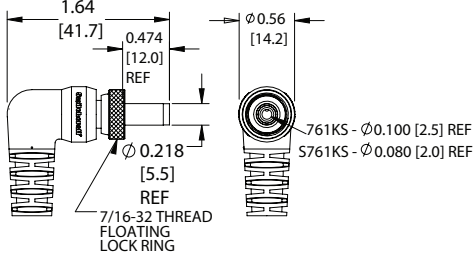

2-METER OFF-THE-SHELF DC POWER CABLES

NEW PRODUCT BULLETIN 620

PART NUMBER	PLUG TYPE	DETAIL DRAWING	CURRENT RATING	SEAL RATING	PIN I.D.	CABLE DIAMETER	PLUG TIP COLOR	MATING JACK PART NUMBERS
CARA761KS07984	Right Angle	Figure 1	5 Amps	IP68	0.100	0.195	Black	L712AS, L712RAS, PCL712AS
CARAS761KS07984	Right Angle	Figure 1	5 Amps	IP68	0.080	0.195	White	L722AS, L722RAS, PCL722AS
CARAS10KS07984	Right Angle	Figure 2	11 Amps	IP68	0.080	0.204	Blue	RAPC10S, RAPC10PS, RASH10PS, RASH10S, RASM10PS, RASM10S, RASPC10PS, RASPC10S, RASSM10PS, RASSM10S, ST10U, RAPC10U
CARAS1007984	Right Angle	Figure 3	11 Amps	Unrated	0.080	0.204	Blue	RAPC10, RAPC10P, RASH10, RASH10P, RASM10, RASM10P, RASPC10, RASPC10P, RASSM10, RASSM10P
CA761KS07984	Straight	Figure 4	5 Amps	IP68	0.100	0.195	Black	L712AS, L712RAS, PCL712AS
CAS761KS07984	Straight	Figure 4	5 Amps	IP68	0.080	0.195	White	L722AS, L722RAS, PCL722AS
CAS10KS07984	Straight	Figure 5	11 Amps	IP68	0.080	0.204	Blue	RAPC10S, RAPC10PS, RASH10PS, RASH10S, RASM10PS, RASM10S, RASPC10PS, RASPC10S, RASSM10PS, RASSM10S, ST10U, RAPC10U
CAS1007984	Straight	Figure 6	11 Amps	Unrated	0.080	0.204	Blue	RAPC10, RAPC10P, RASH10, RASH10P, RASM10, RASM10P, RASPC10, RASPC10P, RASSM10, RASSM10P

WIRING TABLE

POWER PLUG	WIRE COLOR
Tip	Red
Sleeve	Black

FIGURE 1

Sealed, Locking Plugs

FIGURE 2

Sealed, Locking, High Amperage Plugs

FIGURE 3

Non-Locking High Amperage Plugs

FIGURE 4

Sealed, Locking Plugs

FIGURE 5

Sealed, Locking, High Amperage Plugs

FIGURE 6

Non-Locking High Amperage Plugs

RoHS Compliant

ALL DIMENSIONS ARE FOR REFERENCE ONLY. UNITS SHOWN: in[mm]