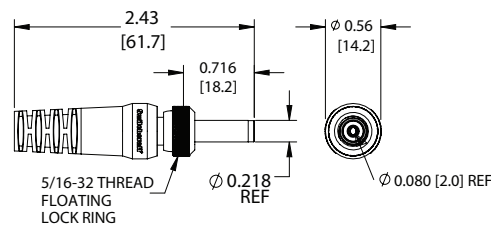

2-METER OFF-THE-SHELF DC POWER CABLES

NEW PRODUCT BULLETIN 620

PART NUMBER	PLUG TYPE	DETAIL DRAWING	CURRENT RATING	SEAL RATING	PIN I.D.	CABLE DIAMETER	PLUG TIP COLOR	MATING JACK PART NUMBERS
CARA761KS07984	Right Angle	Figure 1	5 Amps	IP68	0.100	0.195	Black	L712AS, L712RAS, PCL712AS
CARAS761KS07984	Right Angle	Figure 1	5 Amps	IP68	0.080	0.195	White	L722AS, L722RAS, PCL722AS
CARAS10KS07984	Right Angle	Figure 2	11 Amps	IP68	0.080	0.204	Blue	RAPC10S, RAPC10PS, RASH10PS, RASH10S, RASM10PS, RASM10S, RASPC10PS, RASPC10S, RASSM10PS, RASSM10S, ST10U, RAPC10U
CARAS1007984	Right Angle	Figure 3	11 Amps	Unrated	0.080	0.204	Blue	RAPC10, RAPC10P, RASH10, RASH10P, RASM10, RASM10P, RASPC10, RASPC10P, RASSM10, RASSM10P
CA761KS07984	Straight	Figure 4	5 Amps	IP68	0.100	0.195	Black	L712AS, L712RAS, PCL712AS
CAS761KS07984	Straight	Figure 4	5 Amps	IP68	0.080	0.195	White	L722AS, L722RAS, PCL722AS
CAS10KS07984	Straight	Figure 5	11 Amps	IP68	0.080	0.204	Blue	RAPC10S, RAPC10PS, RASH10PS, RASH10S, RASM10PS, RASM10S, RASPC10PS, RASPC10S, RASSM10PS, RASSM10S, ST10U, RAPC10U
CAS1007984	Straight	Figure 6	11 Amps	Unrated	0.080	0.204	Blue	RAPC10, RAPC10P, RASH10, RASH10P, RASM10, RASM10P, RASPC10, RASPC10P, RASSM10, RASSM10P

WIRING TABLE

POWER PLUG	WIRE COLOR
Tip	Red
Sleeve	Black

FIGURE 1

Sealed, Locking Plugs

FIGURE 2

Sealed, Locking, High Amperage Plugs

FIGURE 3

Non-Locking High Amperage Plugs

FIGURE 4

Sealed, Locking Plugs

FIGURE 5

Sealed, Locking, High Amperage Plugs

FIGURE 6

Non-Locking High Amperage Plugs

RoHS Compliant

ALL DIMENSIONS ARE FOR REFERENCE ONLY. UNITS SHOWN: in[mm]