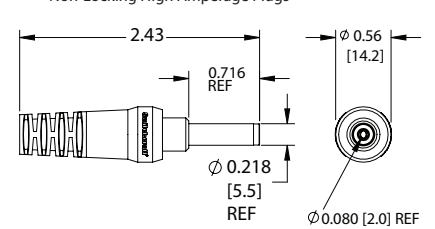

2-METER OFF-THE-SHELF DC POWER CABLES

NEW PRODUCT BULLETIN 620

PART NUMBER	PLUG TYPE	DETAIL DRAWING	CURRENT RATING	SEAL RATING	PIN I.D.	CABLE DIAMETER	PLUG TIP COLOR	MATING JACK PART NUMBERS
CARA761KS07984	Right Angle	Figure 1	5 Amps	IP68	0.100	0.195	Black	L712AS, L712RAS, PCL712AS
CARAS761KS07984	Right Angle	Figure 1	5 Amps	IP68	0.080	0.195	White	L722AS, L722RAS, PCL722AS
CARAS10KS07984	Right Angle	Figure 2	11 Amps	IP68	0.080	0.204	Blue	RAPC10S, RAPC10PS, RASH10PS, RASH10S, RASM10PS, RASM10S, RASPC10PS, RASPC10S, RASSM10PS, RASSM10S, ST10U, RAPC10U
CARAS1007984	Right Angle	Figure 3	11 Amps	Unrated	0.080	0.204	Blue	RAPC10, RAPC10P, RASH10, RASH10P, RASM10, RASM10P, RASPC10, RASPC10P, RASSM10, RASSM10P
CA761KS07984	Straight	Figure 4	5 Amps	IP68	0.100	0.195	Black	L712AS, L712RAS, PCL712AS
CAS761KS07984	Straight	Figure 4	5 Amps	IP68	0.080	0.195	White	L722AS, L722RAS, PCL722AS
CAS10KS07984	Straight	Figure 5	11 Amps	IP68	0.080	0.204	Blue	RAPC10S, RAPC10PS, RASH10PS, RASH10S, RASM10PS, RASM10S, RASPC10PS, RASPC10S, RASSM10PS, RASSM10S, ST10U, RAPC10U
CAS1007984	Straight	Figure 6	11 Amps	Unrated	0.080	0.204	Blue	RAPC10, RAPC10P, RASH10, RASH10P, RASM10, RASM10P, RASPC10, RASPC10P, RASSM10, RASSM10P

WIRING TABLE

POWER PLUG	WIRE COLOR
Tip	Red
Sleeve	Black

FIGURE 1

Sealed, Locking Plugs

FIGURE 2

Sealed, Locking, High Amperage Plugs

FIGURE 3

Non-Locking High Amperage Plugs

FIGURE 4

Sealed, Locking Plugs

FIGURE 5

Sealed, Locking, High Amperage Plugs

FIGURE 6

Non-Locking High Amperage Plugs

RoHS Compliant

ALL DIMENSIONS ARE FOR REFERENCE ONLY. UNITS SHOWN: in[mm]