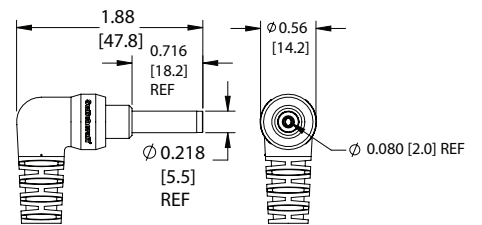

2-METER OFF-THE-SHELF DC POWER CABLES

NEW PRODUCT BULLETIN 620

PART NUMBER	PLUG TYPE	DETAIL DRAWING	CURRENT RATING	SEAL RATING	PIN I.D.	CABLE DIAMETER	PLUG TIP COLOR	MATING JACK PART NUMBERS
CARA761KS07984	Right Angle	Figure 1	5 Amps	IP68	0.100	0.195	Black	L712AS, L712RAS, PCL712AS
CARAS761KS07984	Right Angle	Figure 1	5 Amps	IP68	0.080	0.195	White	L722AS, L722RAS, PCL722AS
CARAS10KS07984	Right Angle	Figure 2	11 Amps	IP68	0.080	0.204	Blue	RAPC10S, RAPC10PS, RASH10PS, RASH10S, RASM10PS, RASM10S, RASPC10PS, RASPC10S, RASSM10PS, RASSM10S, ST10U, RAPC10U
CARAS1007984	Right Angle	Figure 3	11 Amps	Unrated	0.080	0.204	Blue	RAPC10, RAPC10P, RASH10, RASH10P, RASM10, RASM10P, RASPC10, RASPC10P, RASSM10, RASSM10P
CA761KS07984	Straight	Figure 4	5 Amps	IP68	0.100	0.195	Black	L712AS, L712RAS, PCL712AS
CAS761KS07984	Straight	Figure 4	5 Amps	IP68	0.080	0.195	White	L722AS, L722RAS, PCL722AS
CAS10KS07984	Straight	Figure 5	11 Amps	IP68	0.080	0.204	Blue	RAPC10S, RAPC10PS, RASH10PS, RASH10S, RASM10PS, RASM10S, RASPC10PS, RASPC10S, RASSM10PS, RASSM10S, ST10U, RAPC10U
CAS1007984	Straight	Figure 6	11 Amps	Unrated	0.080	0.204	Blue	RAPC10, RAPC10P, RASH10, RASH10P, RASM10, RASM10P, RASPC10, RASPC10P, RASSM10, RASSM10P

WIRING TABLE

POWER PLUG	WIRE COLOR
Tip	Red
Sleeve	Black

FIGURE 1

Sealed, Locking Plugs

FIGURE 2

Sealed, Locking, High Amperage Plugs

FIGURE 3

Non-Locking High Amperage Plugs

FIGURE 4

Sealed, Locking Plugs

FIGURE 5

Sealed, Locking, High Amperage Plugs

FIGURE 6

Non-Locking High Amperage Plugs

RoHS Compliant

ALL DIMENSIONS ARE FOR REFERENCE ONLY. UNITS SHOWN: in[mm]